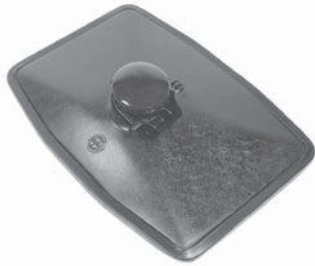

Products for...

VOLVO

models

Auto Truck
SINCE 1976

Code
257_{RH}

Discription: Main Mirror
Reference: 20535603

Code
257_{LH}

Discription: Main Mirror
Reference: 20535602

Code
259

Discription: Main Mirror
Reference: 8141237

Code
240

Discription: Replacment Glasses with Holder 434X200X2mm
Reference: 309 0736

Code
249

Discription: Replacment Glasses with Holder 175 X 175 X3mm
Reference: 309 0738

Code
251

Discription: Main Mirror - 390 X 210 X 3 mm
Reference: ---

Code
252

Discription: Main Mirror - 200 X 170 X 3 mm
Reference: ---

Code
102

Discription: Main Mirror - 367 X 176 X 2 mm
Reference: 158 1550

Code
108

Discription: Main Mirror - 370 X 180 X 2 mm
Reference: 816 373 06108

Code
110

Discription: Main Mirror - 300 X 210 X 2 mm
Reference: 352 026

Code
526 526/1 Lens

Discription: Truck Tail Lamp 6 Functions
Reference: ---