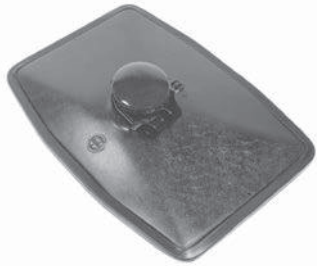

Products for...

**VOLVO**

models

**Auto Truck**  
SINCE 1976

**Code**  
**257<sub>RH</sub>**

Discription: Main Mirror  
Reference: 20535603

**Code**  
**257<sub>LH</sub>**

Discription: Main Mirror  
Reference: 20535602

**Code**  
**259**

Discription: Main Mirror  
Reference: 8141237

**Code**  
**240**

Discription: Replacment Glasses with Holder 434X200X2mm  
Reference: 309 0736

**Code**  
**249**

Discription: Replacment Glasses with Holder 175 X 175 X3mm  
Reference: 309 0738

**Code**  
**251**

Discription: Main Mirror - 390 X 210 X 3 mm  
Reference: ---

**Code**  
**252**

Discription: Main Mirror - 200 X 170 X 3 mm  
Reference: ---

**Code**  
**102**

Discription: Main Mirror - 367 X 176 X 2 mm  
Reference: 158 1550

**Code**  
**108**

Discription: Main Mirror - 370 X 180 X 2 mm  
Reference: 816 373 06108

Code  
**110**

Discription: Main Mirror - 300 X 210 X 2 mm  
Reference: 352 026

Code  
**526** 526/1 Lens

Discription: Truck Tail Lamp 6 Functions  
Reference: ---