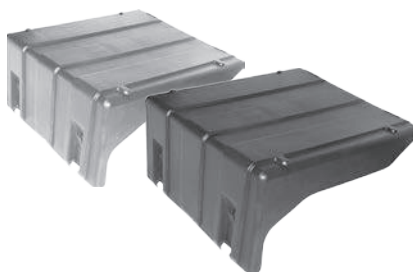

Code
497 B - G

Discription: Battery Cover
Reference: ---