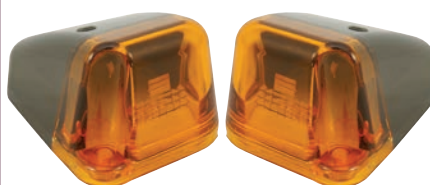

Discription: Main Mirror 330 X 190 X 3 mm  
Reference: 984 72977

**Code 247** 247/1 Replacement Glasses with Holder  
247/23 Cover

Discription: Wide Angle Mirror - 190 X 165 X 3 mm  
Reference: 984 72987

**Code 264** 264/1 Replacement Glasses with Holder

Discription: Main mirror with signal lamp in the glass (24V.)  
Reference: 984 72982

**Code 263** 263/1 Replacement Glasses with Holder

Discription: Main mirror with signal lamp in the glass (24V.)  
Reference: 984 72977

**Code 232** 232 Black  
232 Grey

Discription: Main Mirror 345 X 195 X 3 mm  
Reference: 984 241 07

**Code 248** 248/1 Replacement Glasses with Holder

Discription: Roof Mirror - 260 X 165 X 3 mm  
Reference: 984 72974

**Code 544** 544 LH  
544 RH

Discription: Sign Lamp  
Reference: ---

**Code 533**

Discription: Sign Lamp  
Reference: ---

**Code 588** 588 LH  
588 RH

Discription: Truck Tail Lamp  
Reference: 37765000/99463242RH -  
37763000/99463243LH