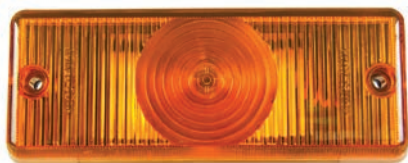

Discription: Main mirror with signal lamp in the glass (24V.)
Reference: 984 72982

Code 263 263/1 Replacement Glasses with Holder

Discription: Main mirror with signal lamp in the glass (24V.)
Reference: 984 72977

Code 232 232 Black
232 Grey

Discription: Main Mirror 345 X 195 X 3 mm
Reference: 984 241 07

Code 248 248/1 Replacement Glasses with Holder

Discription: Roof Mirror - 260 X 165 X 3 mm
Reference: 984 72974

Code 544 544 LH
544 RH

Discription: Sign Lamp
Reference: ---

Code 533

Discription: Sign Lamp
Reference: ---

Code 588 588 LH
588 RH

Discription: Truck Tail Lamp
Reference: 37765000/99463242RH -
37763000/99463243LH

Code 565 565 LH
565 RH

Discription: Truck Sign Lamp
Reference: ---

Code 574 574 LH
574 RH
574/1 Lens

Discription: Truck Sign Lamp
Reference: 98419234 - 98419235

Code
543

Discription: Sign Lamp
Reference: ---