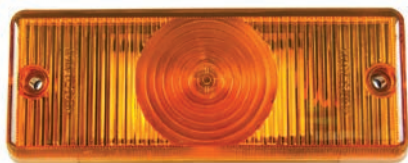

**Code 544** 544 LH  
544 RH

Discription: Sign Lamp  
Reference: ---

**Code 533**

Discription: Sign Lamp  
Reference: ---

**Code 588** 588 LH  
588 RH

Discription: Truck Tail Lamp  
Reference: 37765000/99463242RH -  
37763000/99463243LH

**Code 565** 565 LH  
565 RH

Discription: Truck Sign Lamp  
Reference: ---

**Code 574** 574 LH  
574 RH  
574/1 Lens

Discription: Truck Sign Lamp  
Reference: 98419234 - 98419235

Code  
**543**

Discription: Sign Lamp  
Reference: ---

Code  
**541** 541 LH  
541 RH

Discription: Sign Lamp  
Reference: 98461648 - 98461649

Code  
**542**

Discription: Sign Lamp  
Reference: ---

Code  
**426**

Discription: Window Handle  
Reference: 939 18379