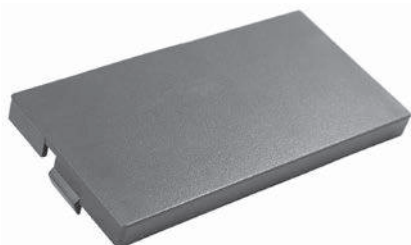

Code
470

Discription: Clip (P.P)
Reference: 814 3878